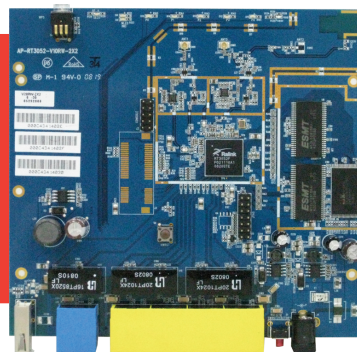

RT3052

802.11n Wireless Single Chip AP/Router SoC

Highly Integrated with MAC, BB, RF, FE Switch, and PHY

- Cost reduction to current 11n solutions

- Intelligent NIC (iNIC) offloads the 802.11n wireless operations for the host system

Overview

The RT3052 SoC combines Ralink's 802.11n draft compliant 2T2R MAC/BBP/RF, a high performance 384MHz MIPS24KEc CPU core, 5-port integrated 10/100 Ethernet switch/PHY, a USB OTG and a Gigabit Ethernet MAC. With the RT3052, there are very few external components required for 2.4GHz 11n wireless products. The RT3052 employs Ralink's 2nd generation 11n technologies for longer range and better throughput. The embedded high performance CPU can process advanced applications effortlessly, such as routing, security and VoIP. The USB port can be configured to access external storage for Digital Home applications. In addition, the RT3052 has rich hardware interfaces (SPI/PCM/I2S/I2C/UART/GDMA) to enable many possible applications.

RT3052 Architecture

Features

- 300Mbps PHY data rate
- 1T1R/1T2R/2T2R/2T3R modes
- Package: 14mmx14mm 289-ball BGA
- Embedded a 7-port Ethernet switch and a 5-port 10/100 Mbps PHY
- TX power: 14dBm
- RX sensitivity: -76dBm @ 54Mbps
- Support 5 10/100 UTP ports and one RGMII/MII port
- Support L-SIG TXOP
- MIPS 24KEc 384MHz with 32KB I cache/16KB D cache
- 20MHz/40MHz channel bandwidth
- Hardware NAT, QoS, TCP/UDP/IP checksum offloading
- Legacy and high throughput modes
- Reverse Data Grant (RDG) support
- Single frequency band: 2.4GHz~2.497GHz
- Security: WEP/TKIP/AES/WPS/WPA/WPA2
- Operating systems: Linux
- QoS - WMM, WMM Power Save
- WEP64/128, WPA, WPA2 engines
- International regulation - 802.11d
- Support boot from ROM iNIC mode
- USB2.0 OTG x 1