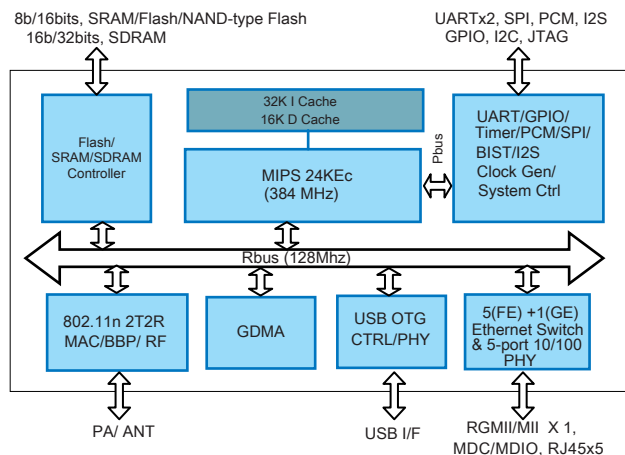

RT3052

802.11n Wireless Single Chip AP/Router SoC

Highly Integrated with MAC, BB, RF, FE Switch, and PHY

- Cost reduction to current 11n solutions

- Intelligent NIC (iNIC) offloads the 802.11n wireless operations for the host system

Overview

The RT3052 SoC combines Ralink's 802.11n draft compliant 2T2R MAC/BBP/RF, a high performance 384MHz MIPS24KEc CPU core, 5-port integrated 10/100 Ethernet switch/PHY, a USB OTG and a Gigabit Ethernet MAC. With the RT3052, there are very few external components required for 2.4GHz 11n wireless products. The RT3052 employs Ralink's 2nd generation 11n technologies for longer range and better throughput. The embedded high performance CPU can process advanced applications effortlessly, such as routing, security and VoIP. The USB port can be configured to access external storage for Digital Home applications. In addition, the RT3052 has rich hardware interfaces (SPI/PCM/I2S/I2C/UART/GDMA) to enable many possible applications.

RT3052 Architecture

Features

- 300Mbps PHY data rate
- 1T1R/1T2R/2T2R/2T3R modes
- Package: 14mmx14mm 289-ball BGA
- Embedded a 7-port Ethernet switch and a 5-port 10/100 Mbps PHY
- TX power: 14dBm
- RX sensitivity: -76dBm @ 54Mbps
- Support 5 10/100 UTP ports and one RGMII/MII port
- Support L-SIG TXOP
- MIPS 24KEc 384MHz with 32KB I cache/16KB D cache
- 20MHz/40MHz channel bandwidth
- Hardware NAT, QoS, TCP/UDP/IP checksum offloading
- Legacy and high throughput modes
- Reverse Data Grant (RDG) support
- Single frequency band: 2.4GHz~2.497GHz
- Security: WEP/TKIP/AES/WPS/WPA/WPA2
- Operating systems: Linux
- QoS - WMM, WMM Power Save
- WEP64/128, WPA, WPA2 engines
- International regulation - 802.11d
- Support boot from ROM iNIC mode
- USB2.0 OTG x 1